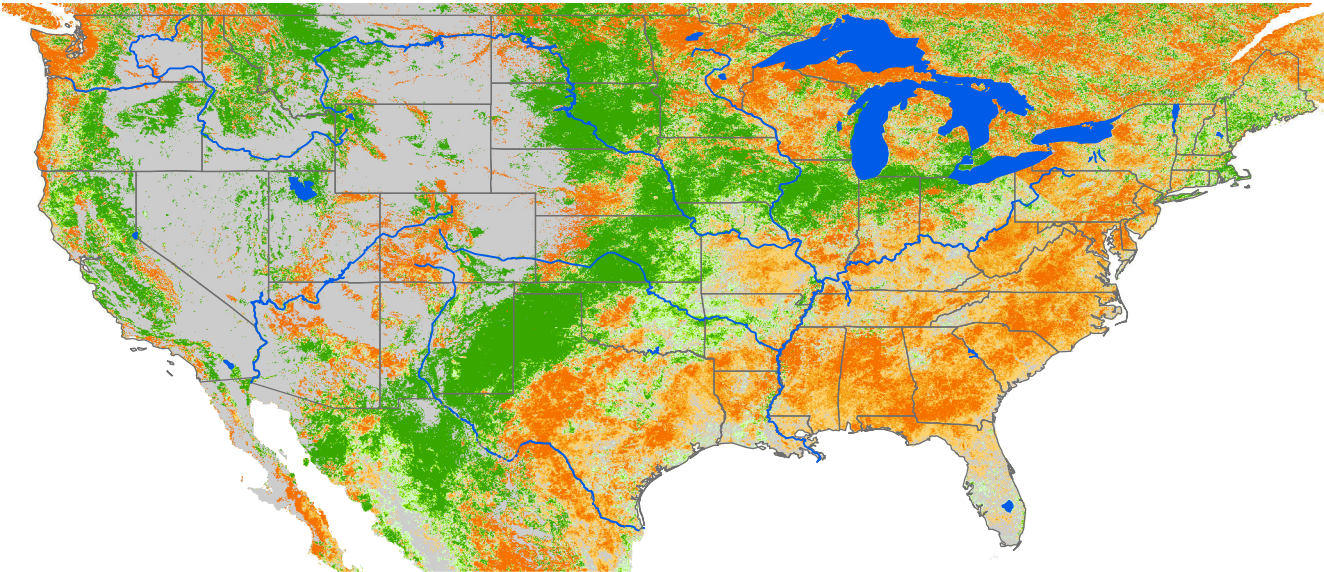

Monthly ET Anomaly October 2019

ET Anomaly (%)

State Water Body River