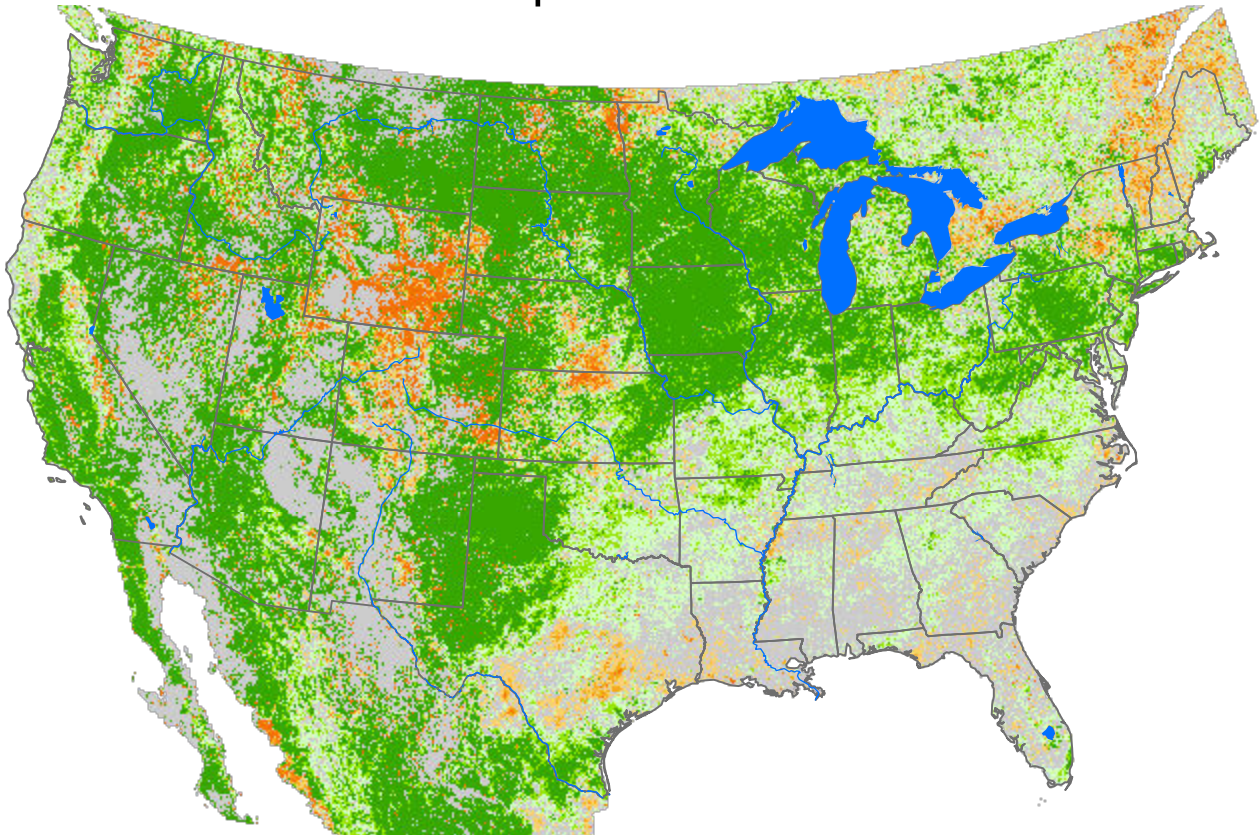

# Monthly ET Anomaly

April 2025

ET Anomaly (%)

State Water Body River