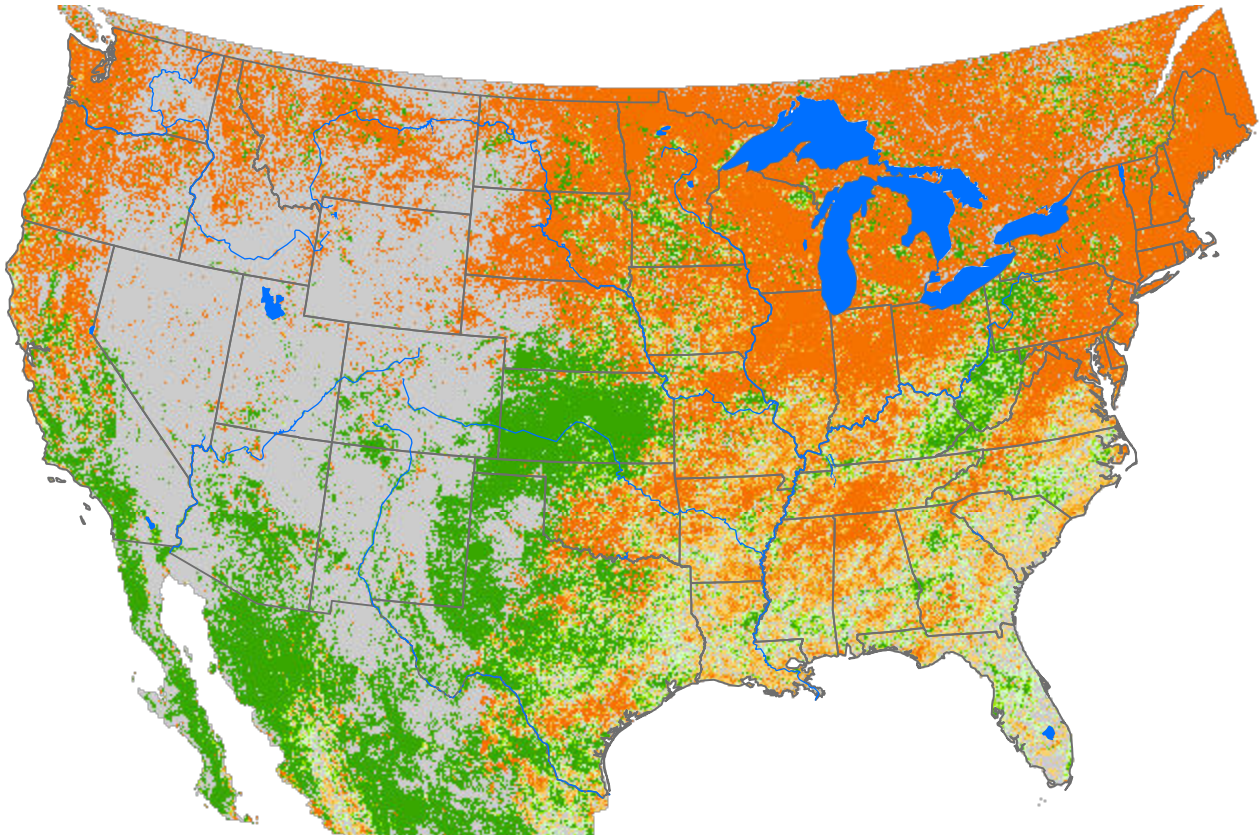

Monthly ET Anomaly

November 2025

ET Anomaly (%)

State Water Body River