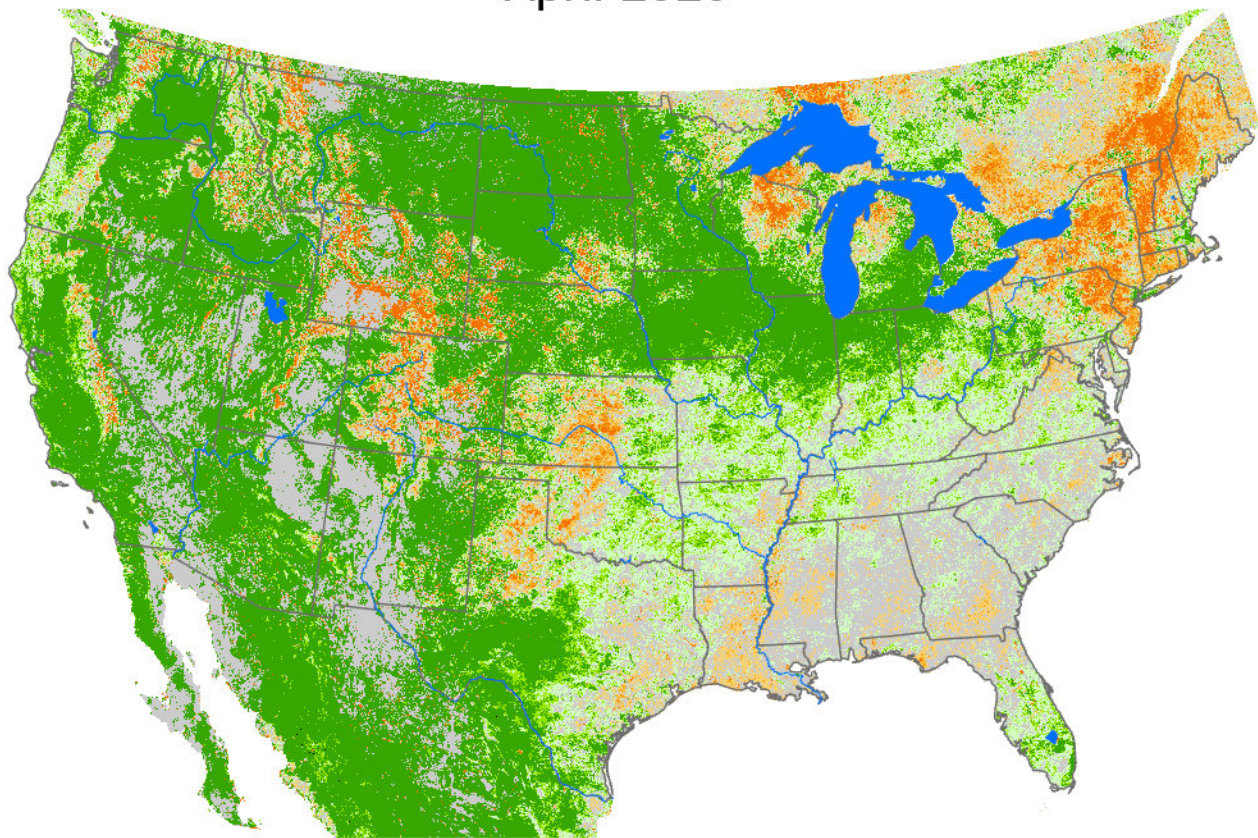

Monthly ET Anomaly

April 2026

ET Anomaly (%)

□ State Water Body River